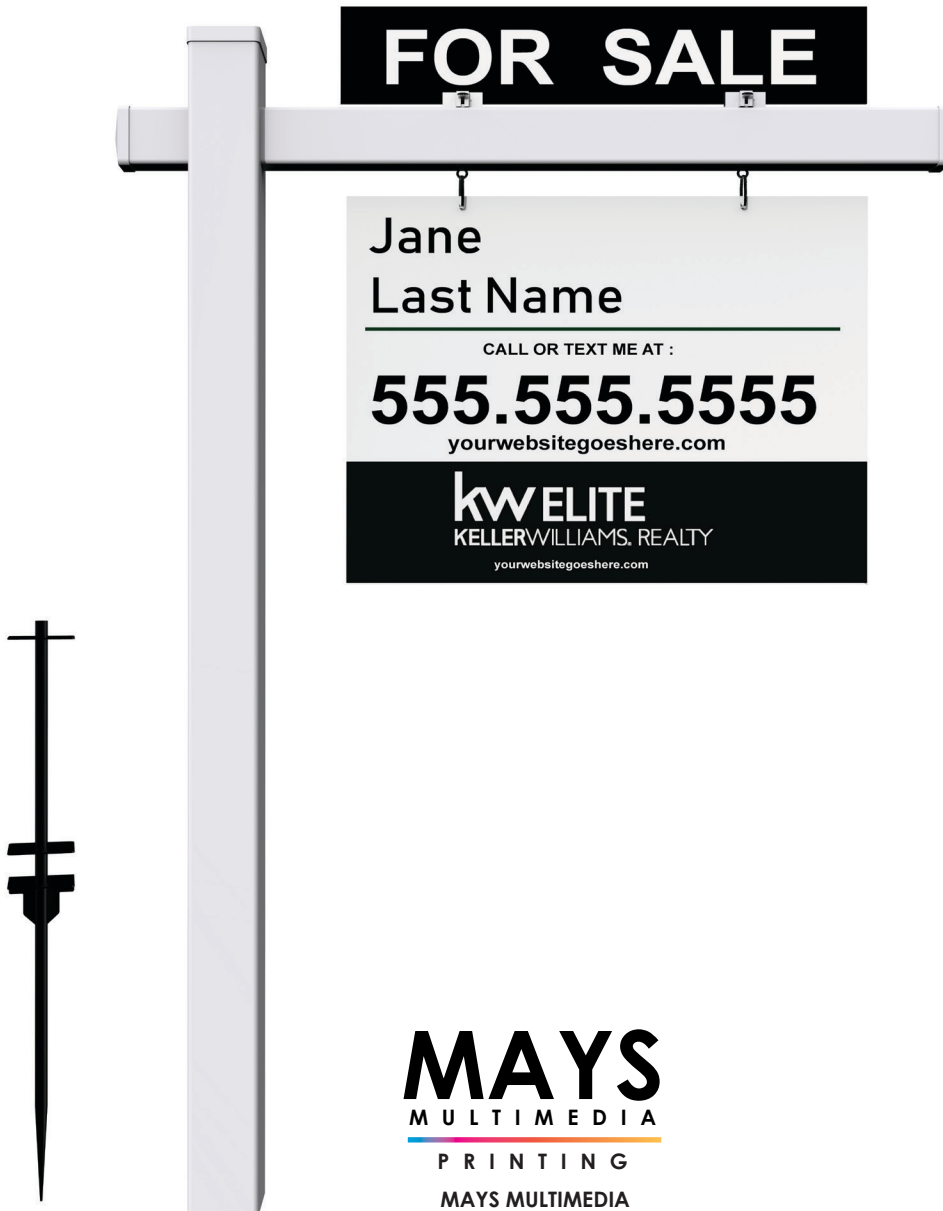

REAL ESTATE POST PRINTING

W/ PORTABLE PVC STAND, STAKE & TOOLS
PREDRILLED ON DOUBLE SIDED ALUMINUM COMPOSITE