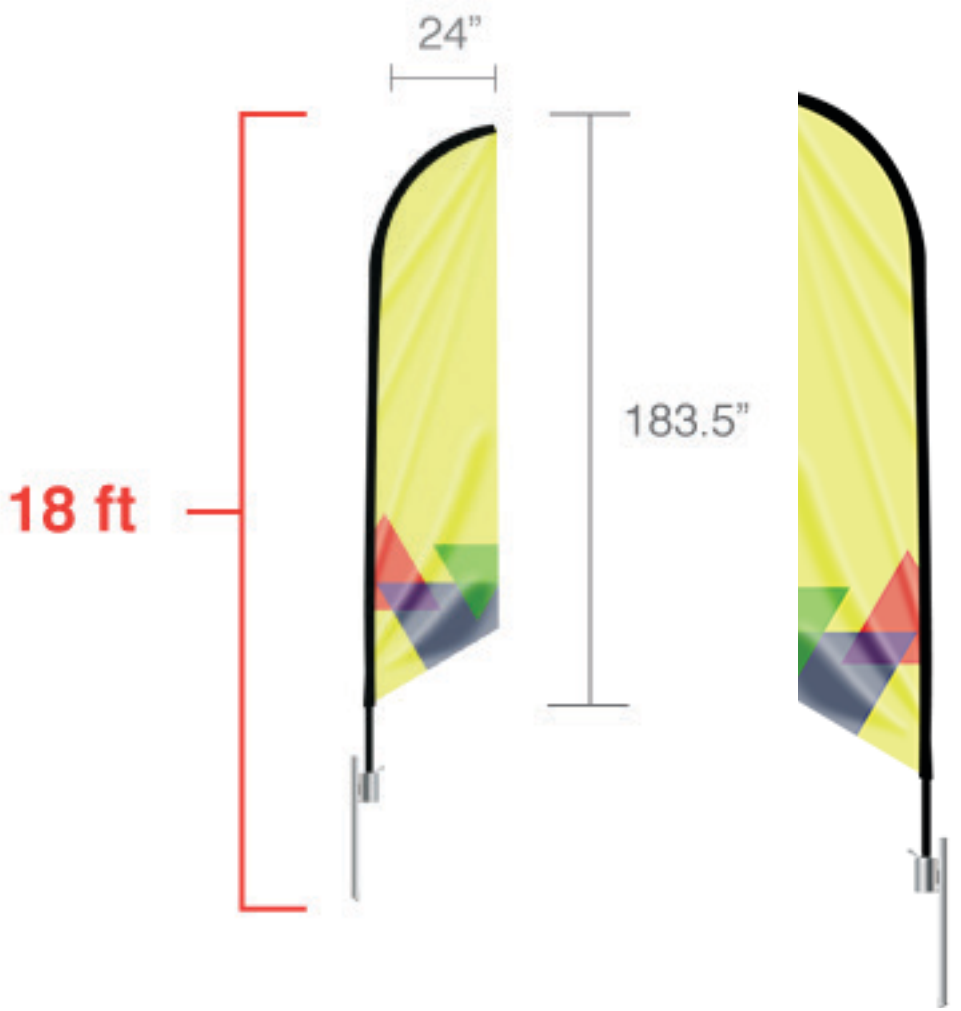

FEATHERED ANGLED
Print Thru Reversed

- XL 19 ft - **\$250**
- LG 14 ft - **\$205**
- M 10.5 ft - **\$180**
- S 9 ft - **\$170**

Front

Back

Front

Back

Single Sided
Print Through

Double Sided
Printing