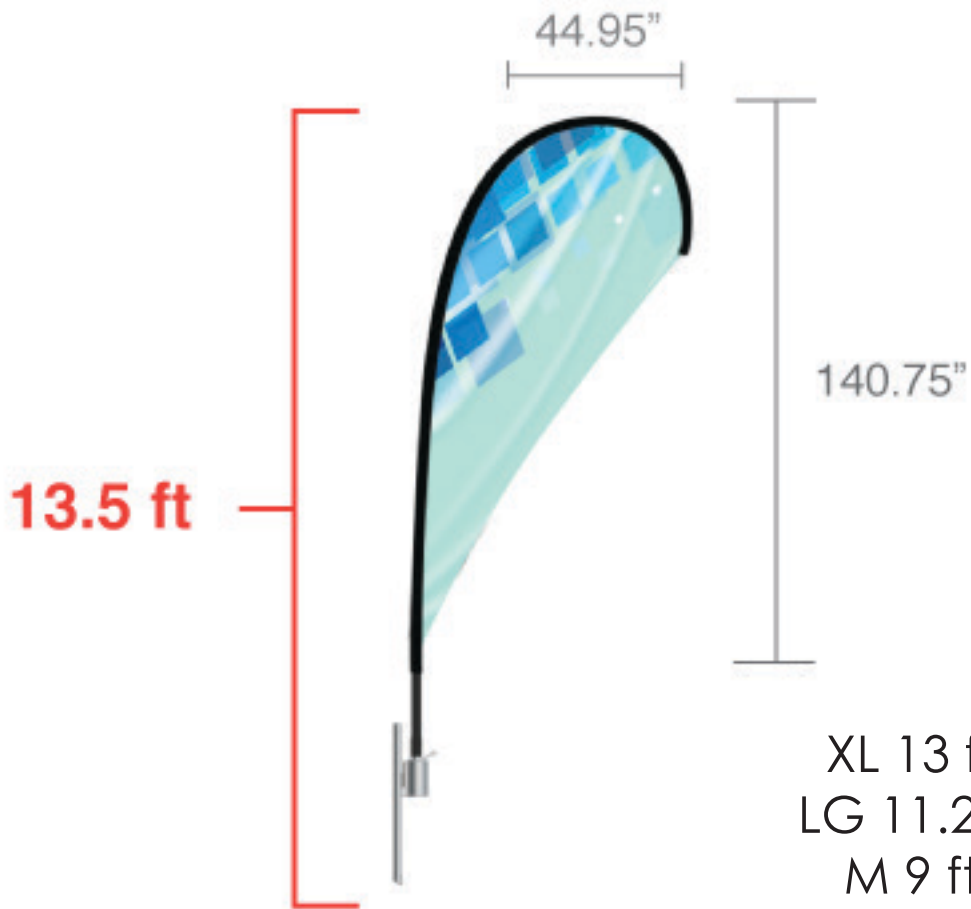

FEATHERED ANGLED
Print Thru Reversed

- XL 19 ft - **\$250**
- LG 14 ft - **\$205**
- M 10.5 ft - **\$180**
- S 9 ft - **\$170**

Front

Back

Front

Back

Single Sided
Print Through

Double Sided
Printing

-Includes
 Complimentary
 Ground
 Shipping!!! -

Indoor & Outdoor

TEARDROP FLAG

- XL 13 ft - **\$240**
- LG 11.2 ft - **\$195**
- M 9 ft - **\$170**
- S 7 ft - **\$160**

GROUND STAKE

POLE W/ GROUND STAKE

Indoor & Outdoor