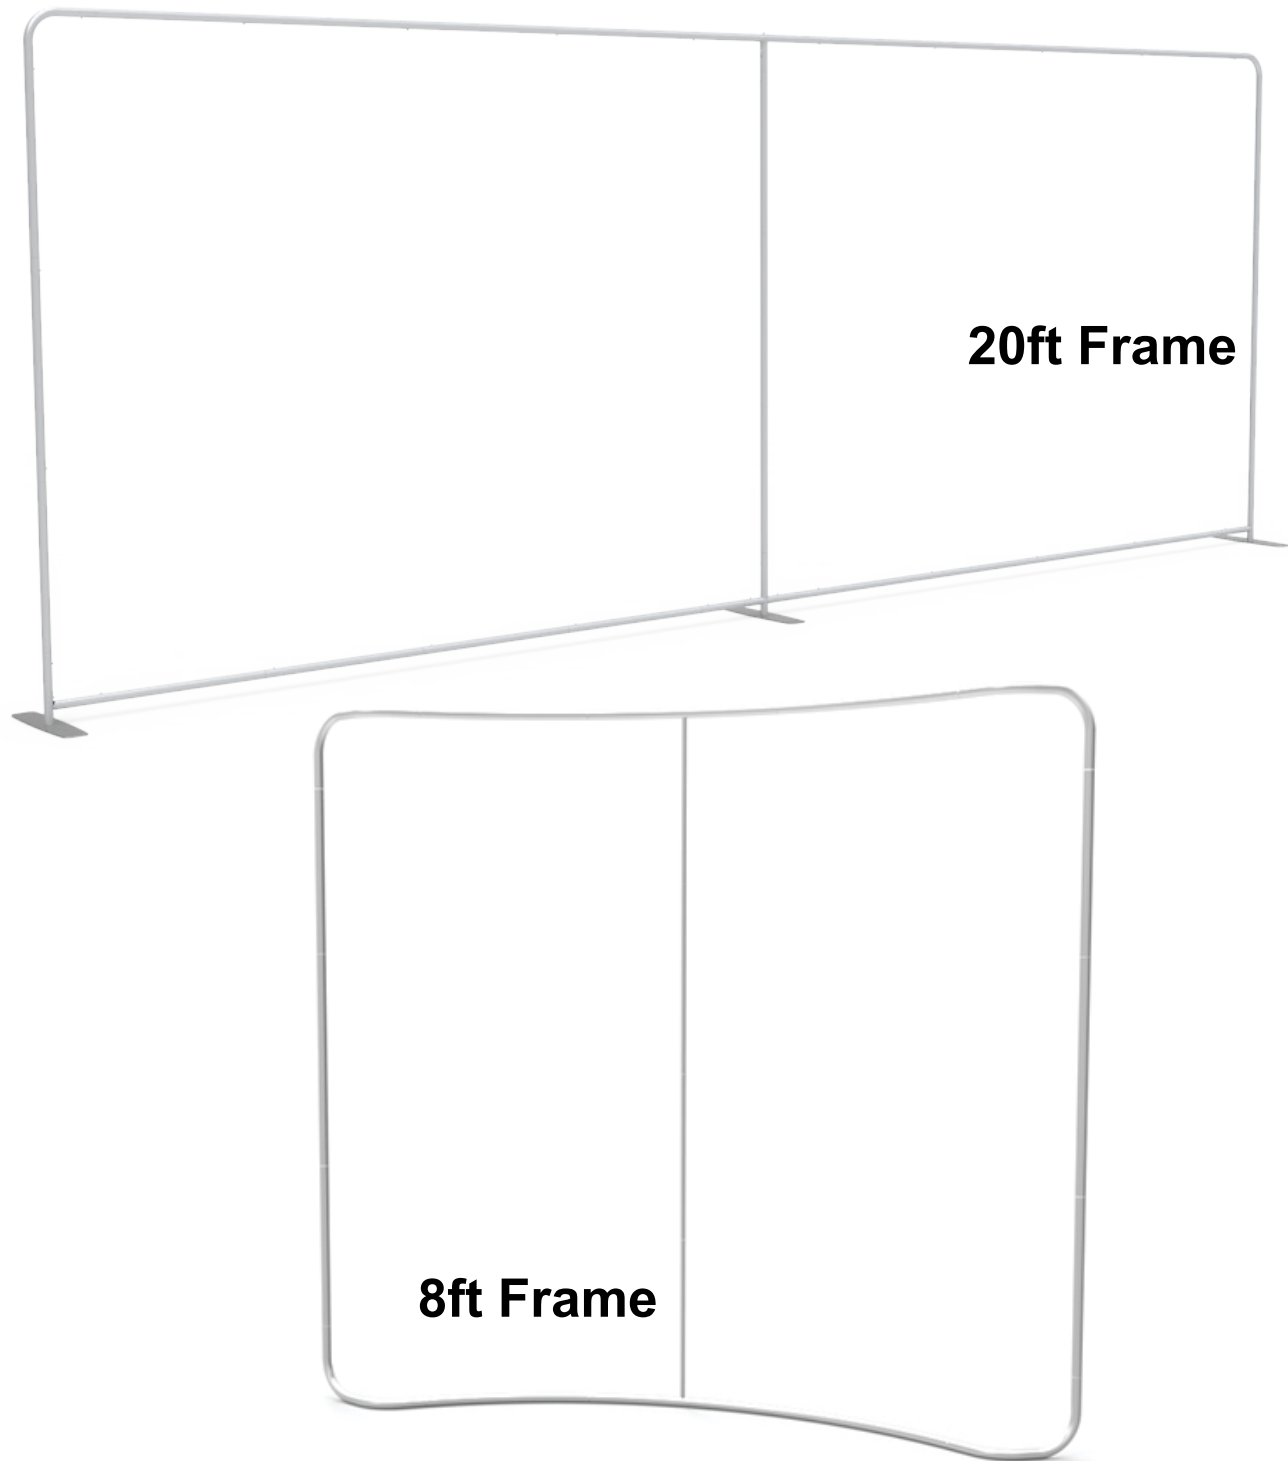

FABRIC DISPLAY

8FT CURVE TENSION

\$479

Add \$100 to make it double sided!
-Includes Complimentary
Ground Shipping!!! -

MAYS
MULTIMEDIA

PRINTING

MAYS MULTIMEDIA
www.maysmedia.us

FABRIC DISPLAY