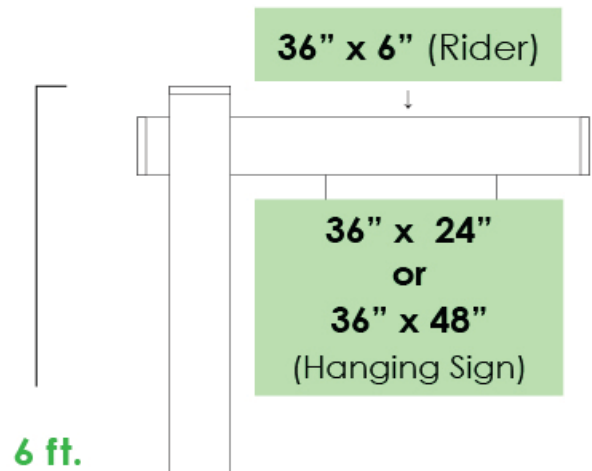

$315

-Includes Complimentary
Ground Shipping!!! -

MAYS
MULTIMEDIA
PRINTING
MAYS MULTIMEDIA

For 6ft Post Only $200

Large

Rider is an Additional **$40**