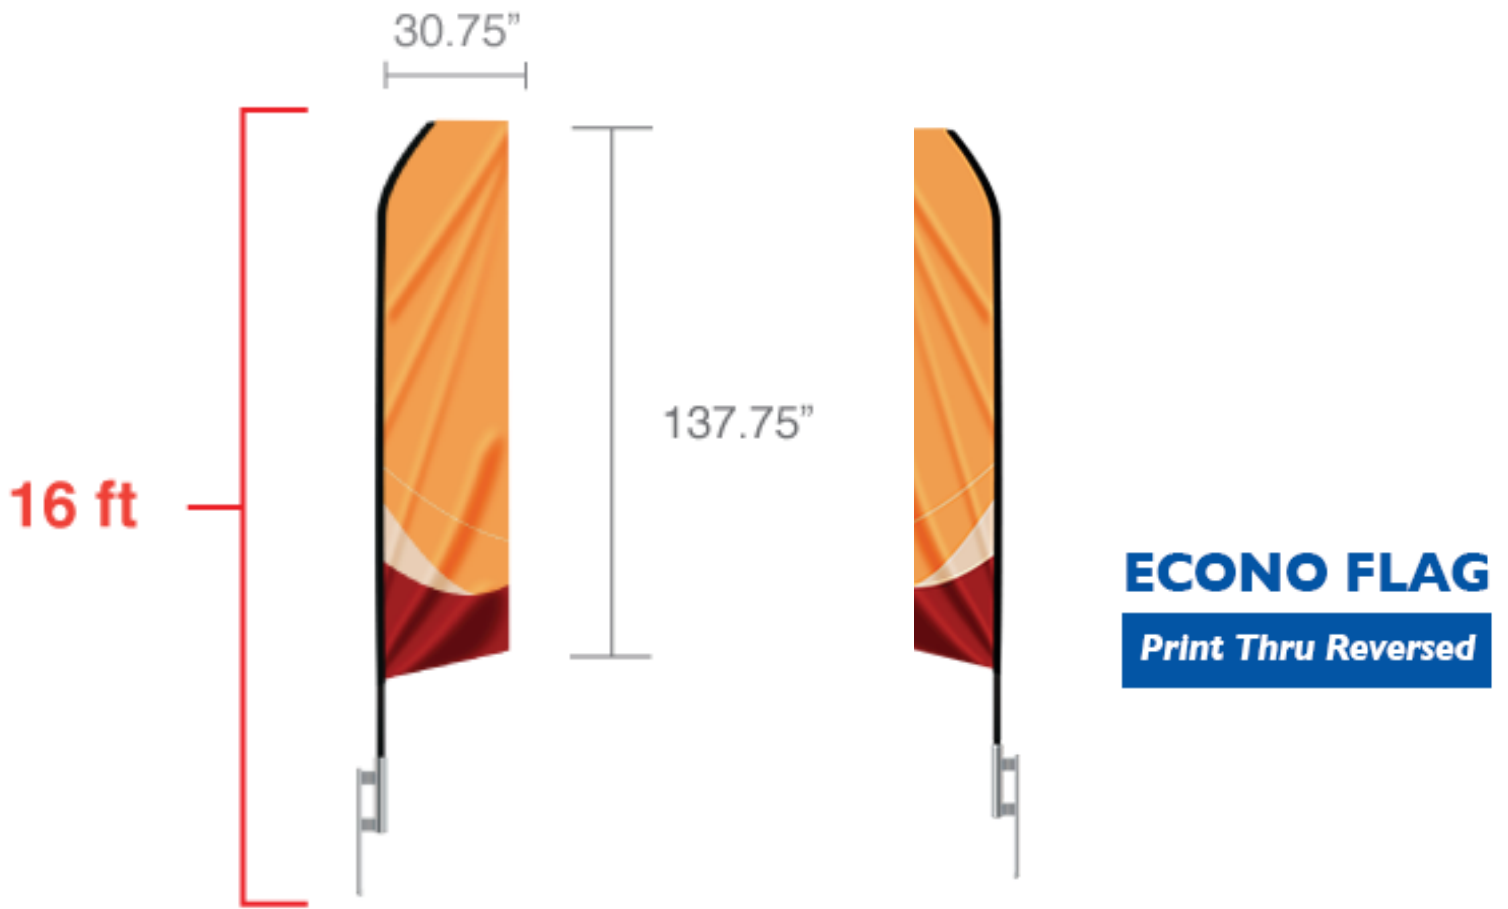

FEATHERED ANGLED
Print Thru Reversed

- XL 19 ft - **\$250**
- LG 14 ft - **\$205**
- M 10.5 ft - **\$180**
- S 9 ft - **\$170**

Front

Back

Front

Back

Single Sided
Print Through

Double Sided
Printing

-Includes
 Complimentary
 Ground
 Shipping!!! -

Indoor & Outdoor

TEARDROP FLAG

- XL 13 ft - **\$240**
- LG 11.2 ft - **\$195**
- M 9 ft - **\$170**
- S 7 ft - **\$160**

GROUND STAKE

POLE W/ GROUND STAKE

Indoor & Outdoor