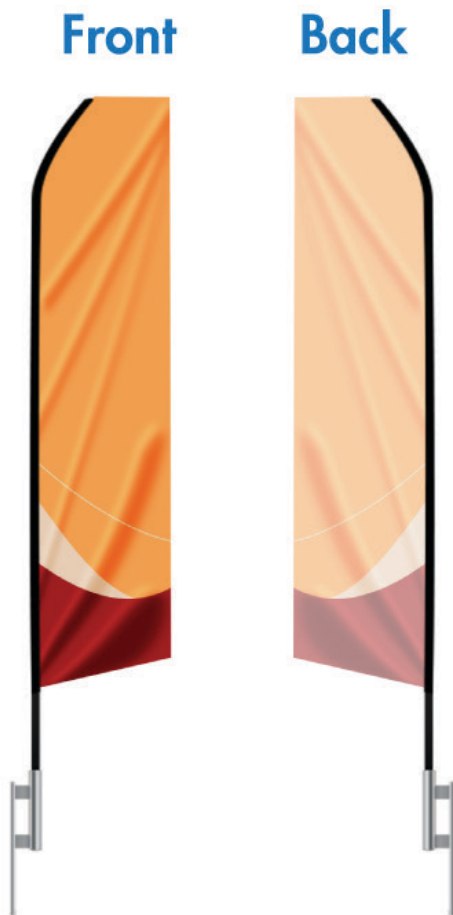

FEATHERED ANGLED
Print Thru Reversed

- XL 19 ft - **\$250**
- LG 14 ft - **\$205**
- M 10.5 ft - **\$180**
- S 9 ft - **\$170**

Front

Back

Front

Back

Single Sided
Print Through

Double Sided
Printing

-Includes
 Complimentary
 Ground
 Shipping!!! -

Indoor & Outdoor

TEARDROP FLAG

- XL 13 ft - **\$240**
- LG 11.2 ft - **\$195**
- M 9 ft - **\$170**
- S 7 ft - **\$160**

GROUND STAKE

POLE W/ GROUND STAKE

Indoor & Outdoor