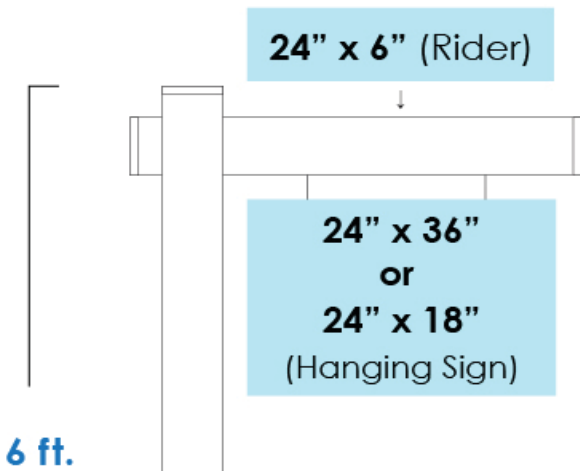

W/ PORTABLE PVC STAND, STAKE & TOOLS
PREDRILLED ON DOUBLE SIDED ALUMINUM COMPOSITE

REAL ESTATE SIZING

Small

Rider is an Additional **\$35**

\$315

-Includes Complimentary
Ground Shipping!!! -

MAYS
MULTIMEDIA
PRINTING
MAYS MULTIMEDIA