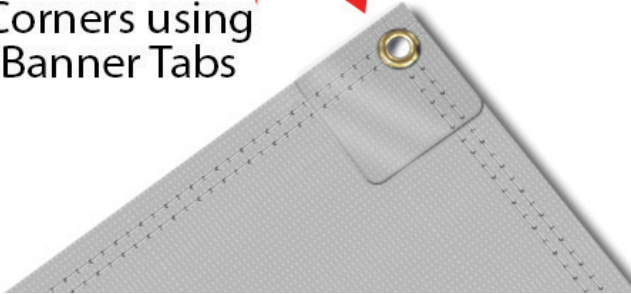

TYPES OF FINISHING

NEW!
Reinforced
Corners using
Banner Tabs