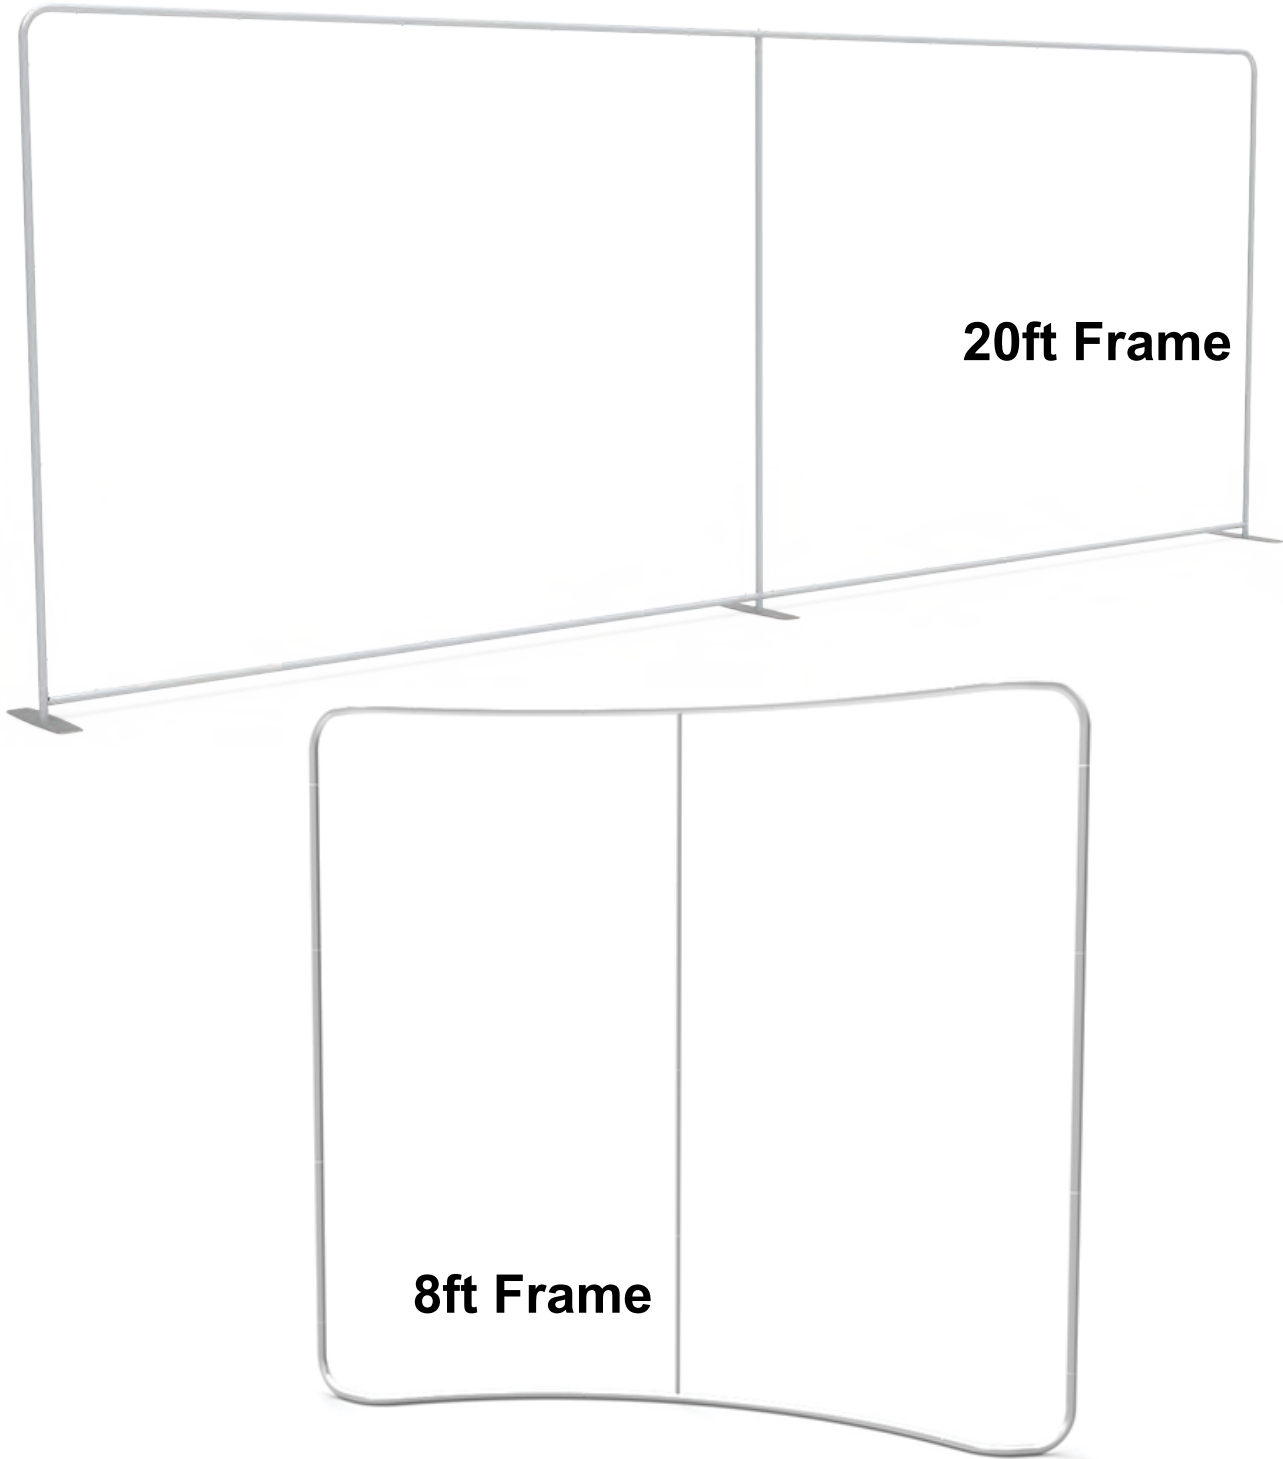

FABRIC DISPLAY

8FT CURVE TENSION

\$479

Add \$100 to make it double sided!
-Includes Complimentary
Ground Shipping!!! -

MAYS
MULTIMEDIA

PRINTING
MAYS MULTIMEDIA
www.maysmedia.us

FABRIC DISPLAY

10FT CURVE TENSION