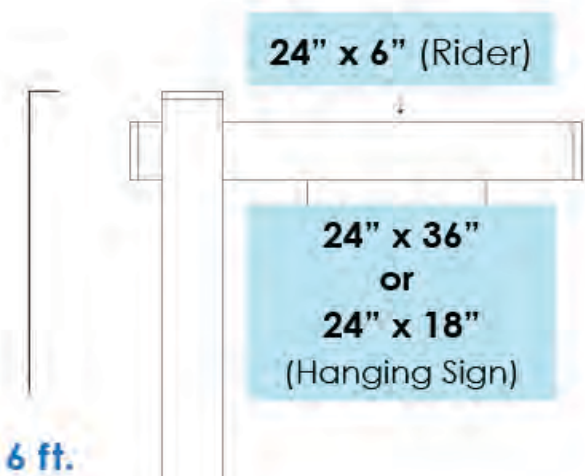

W/ PORTABLE PVC STAND, STAKE & TOOLS
PREDRILLED ON DOUBLE SIDED ALUMINUM COMPOSITE

MAYS
MULTIMEDIA
PRINTING
MAYS MULTIMEDIA

REAL ESTATE SIZING

Small

Rider is an Additional **\$35**

\$315

-Includes Complimentary
Ground Shipping!!! -