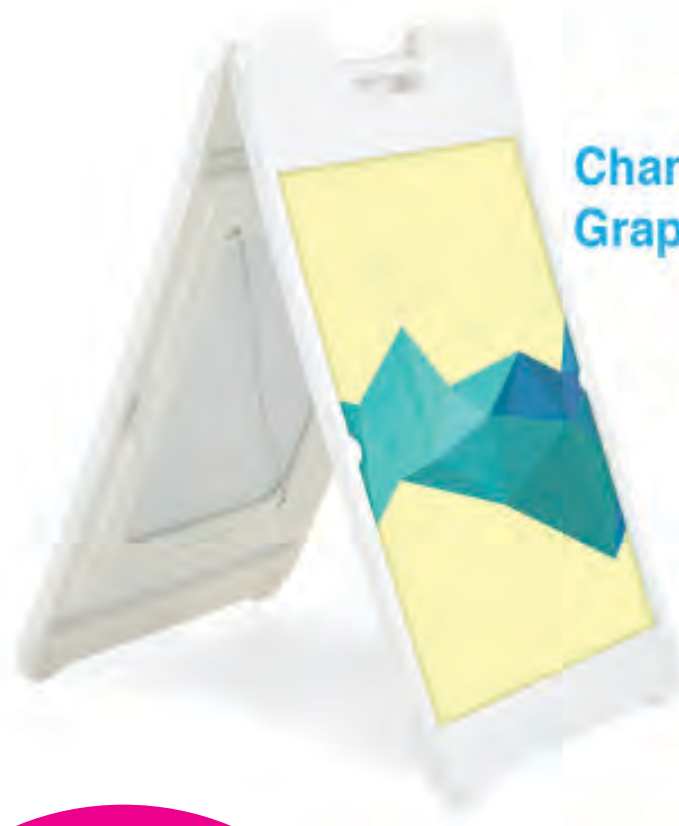

PERMANENT CLEAR - MATTE OR GLOSS

Permanent Clear
Adhesive Backing

\$2.95
sq ft

MAYS
MULTIMEDIA
PRINTING
MAYS MULTIMEDIA

PREMIUM WINDOW CLING

ADHESIVE CLEAR VINYL

MAYS
MULTIMEDIA
PRINTING
MAYS MULTIMEDIA

SIMPO SIGN 11

A- FRAME - TWO 22X28 GRAPHICS

Changable Coroplast Graphics

SIGN ONLY - \$175

\$239

-Includes Complimentary
Ground Shipping!!! -

MAYS
MULTIMEDIA
PRINTING
MAYS MULTIMEDIA

DELUXE SIGNICADE

BLACK OR WHITE - PRINT AND FRAME
HEAVY DUTY 24 X 36