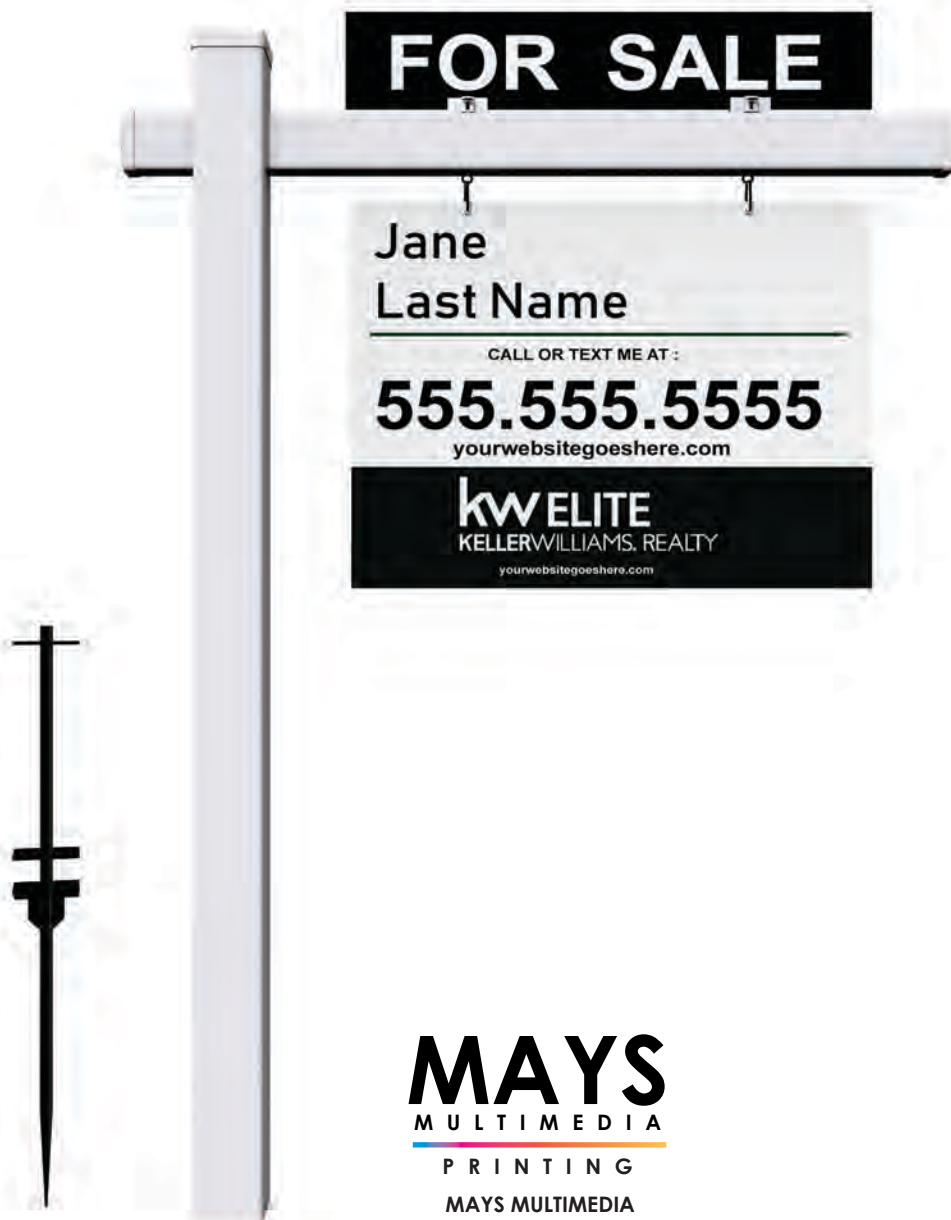

REAL ESTATE POST PRINTING

W/ PORTABLE PVC STAND, STAKE & TOOLS
PREDRILLED ON DOUBLE SIDED ALUMINUM COMPOSITE

MAYS
MULTIMEDIA
PRINTING
MAYS MULTIMEDIA