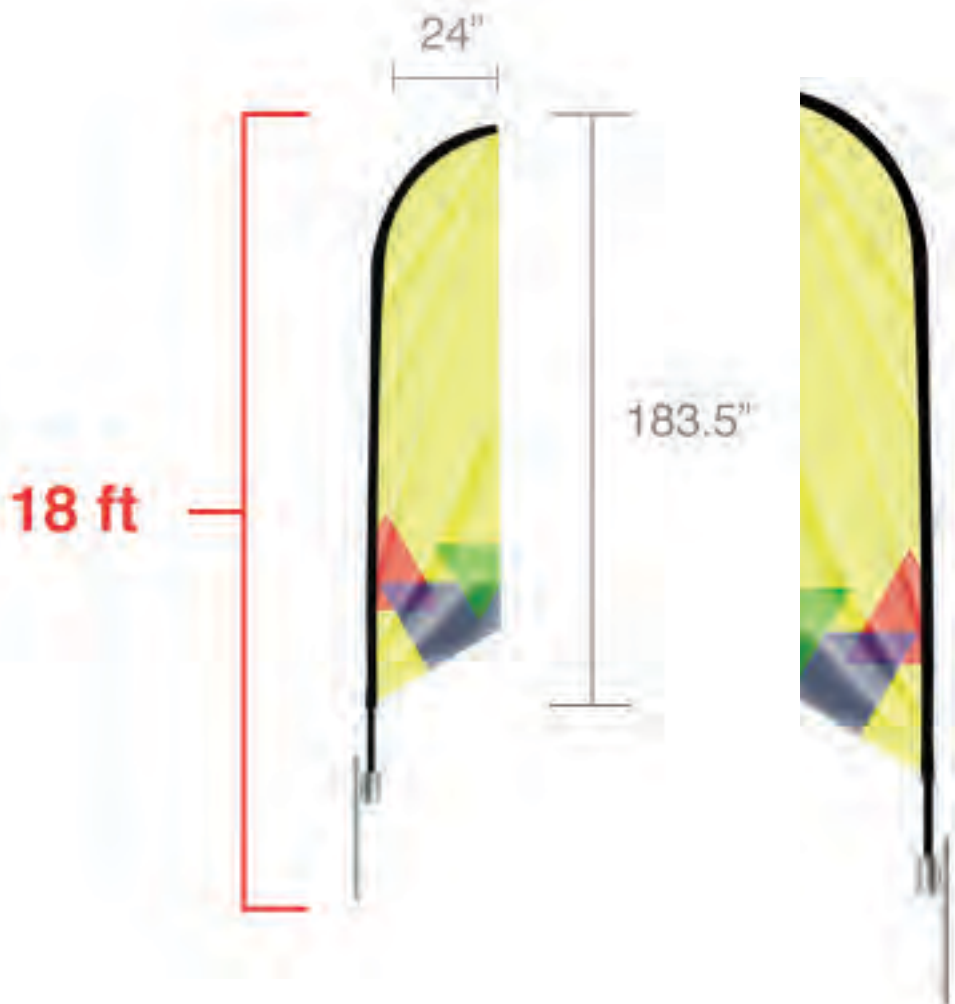

MAYS
MULTIMEDIA
PRINTING
MAYS MULTIMEDIA

FEATHERED ANGLED
Print Thru Reversed

- XL 19 ft - **\$250**
- LG 14 ft - **\$205**
- M 10.5 ft - **\$180**
- S 9 ft - **\$170**

Front

Back

Front

Back

Single Sided
Print Through